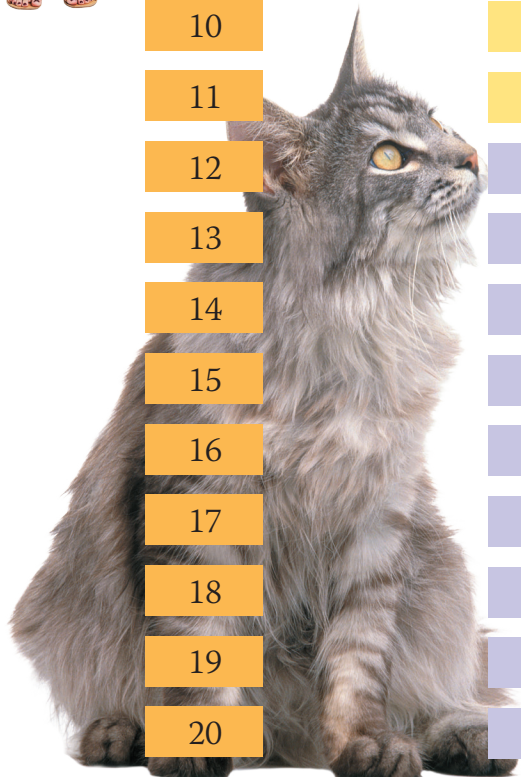

How old is my pet in human years?

Comparison of cat, dog & human ages

HUMAN YEARS

PET YEARS

Dog – Adult size in pounds

HUMAN YEARS	Cat	Dog – Adult size in pounds			
		0-20	21-50	51-120	>120
3	28	28	29	31	39
4	32	33	34	38	49
5	36	38	39	45	59
6	40	42	44	52	69
7	44	46	49	59	79
8	48	50	54	66	89
9	52	54	59	73	99
10	56	58	64	80	
11	60	62	69	87	
12	64	66	74	94	
13	68	70	79		
14	72	74	84		
15	76	78	89		
16	80	82	94		
17	84	86			
18	88	90			
19	92	94			
20	95				

Adult
 Senior
 Geriatric